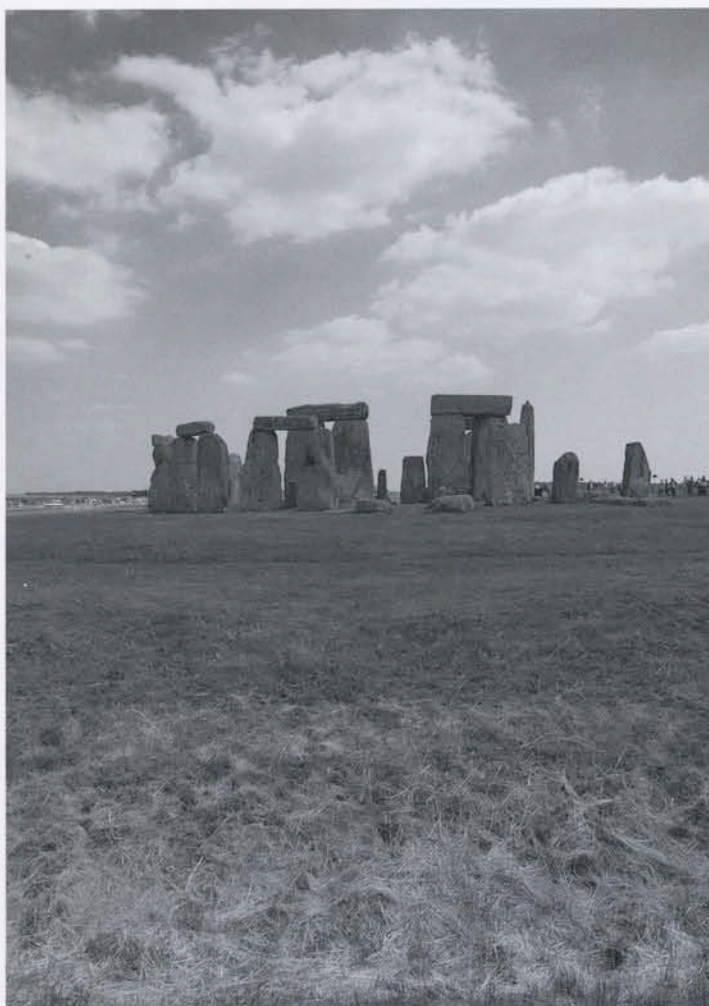


9-1988

Photographs: Scenes from Stonehenge

Roger Dunn
Bridgewater State College

Follow this and additional works at: https://vc.bridgew.edu/br_rev

Recommended Citation

Dunn, Roger (1988). Photographs: Scenes from Stonehenge. *Bridgewater Review*, 6(1), inside back cover.
Available at: https://vc.bridgew.edu/br_rev/vol6/iss1/17

This item is available as part of Virtual Commons, the open-access institutional repository of Bridgewater State University, Bridgewater, Massachusetts.

*Scenes
from
Stonehenge*
by Roger Dunn