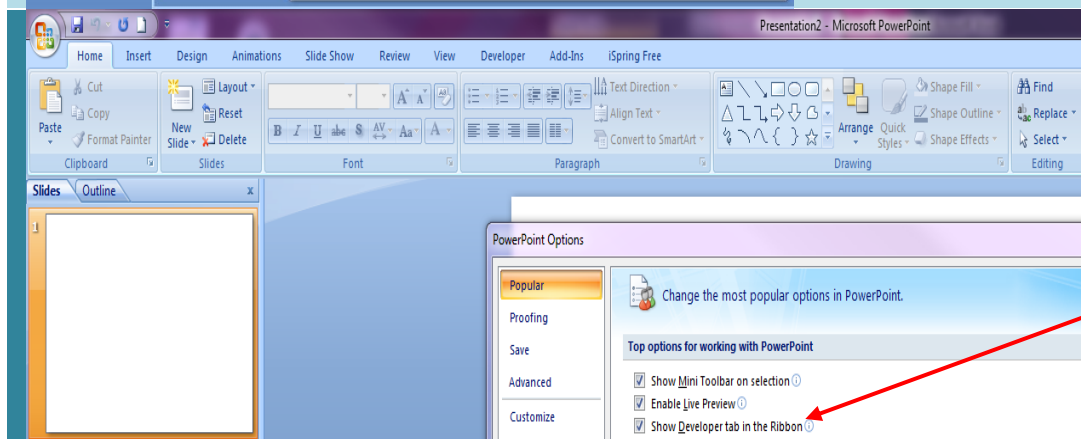

Go to the **Office Button** and **Open PowerPoint Options** at the bottom of the Menu.

Check **"Show Developer tab in the Ribbon"** and click **OK**

You will see the Developer tab in the Ribbon when you go back to the new slide.