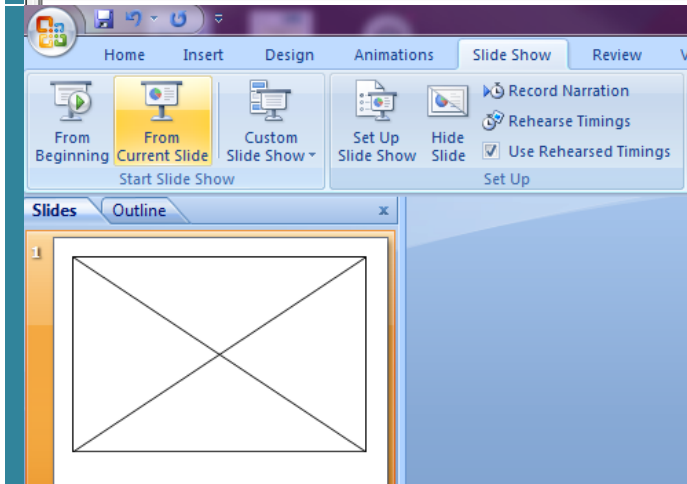

Run Slide Show Current Slide.