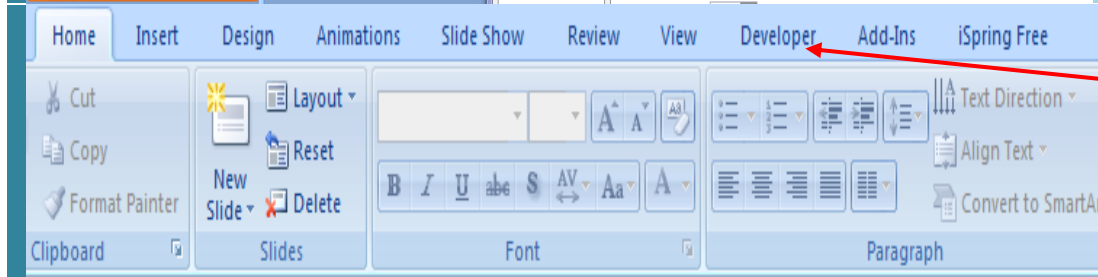

Click on the **Developer Tab**