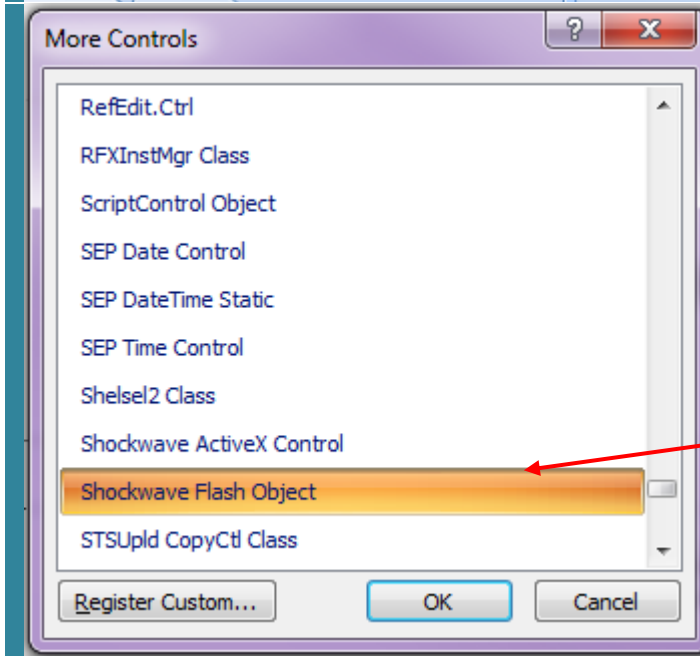

You will see the Developer tab in the Ribbon when you go back to the new slide.

Click on the **Developer Tab**

Click on **"More Controls"**

The **"More Control"** will open a new menu.
Select **Shockwave Flash Object**
and click **OK**