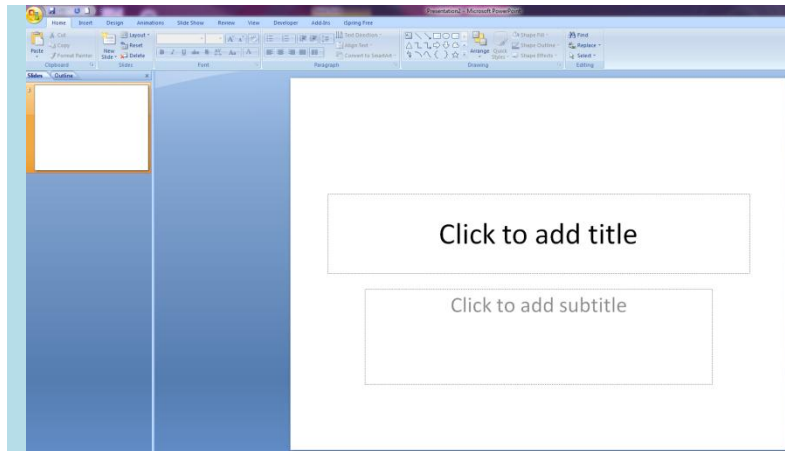

How to Embed YouTube Videos into PowerPoint 2007

(Need Internet Connection)

Open a New Slide in PowerPoint