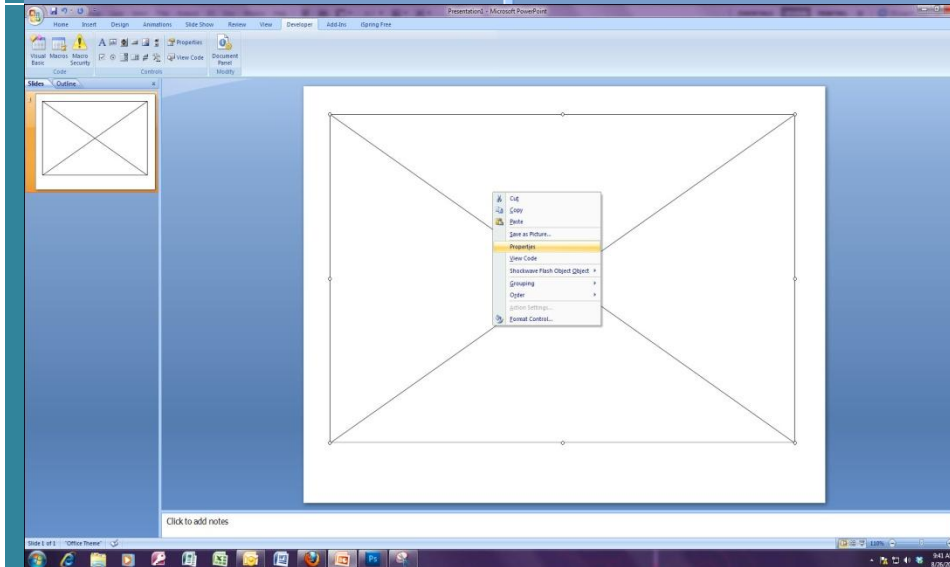

Click inside the rectangle and choose **Properties**