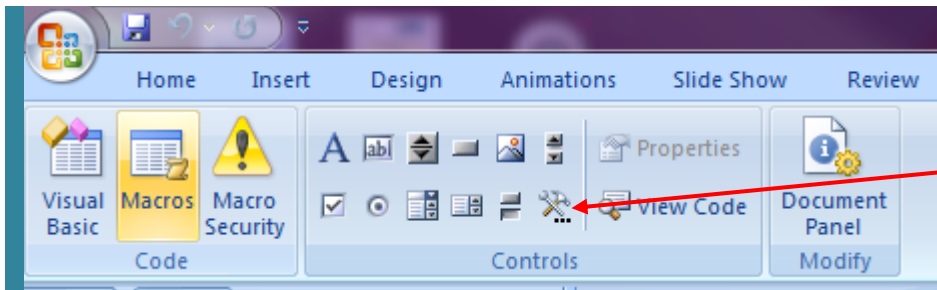

Click on **"More Controls"**