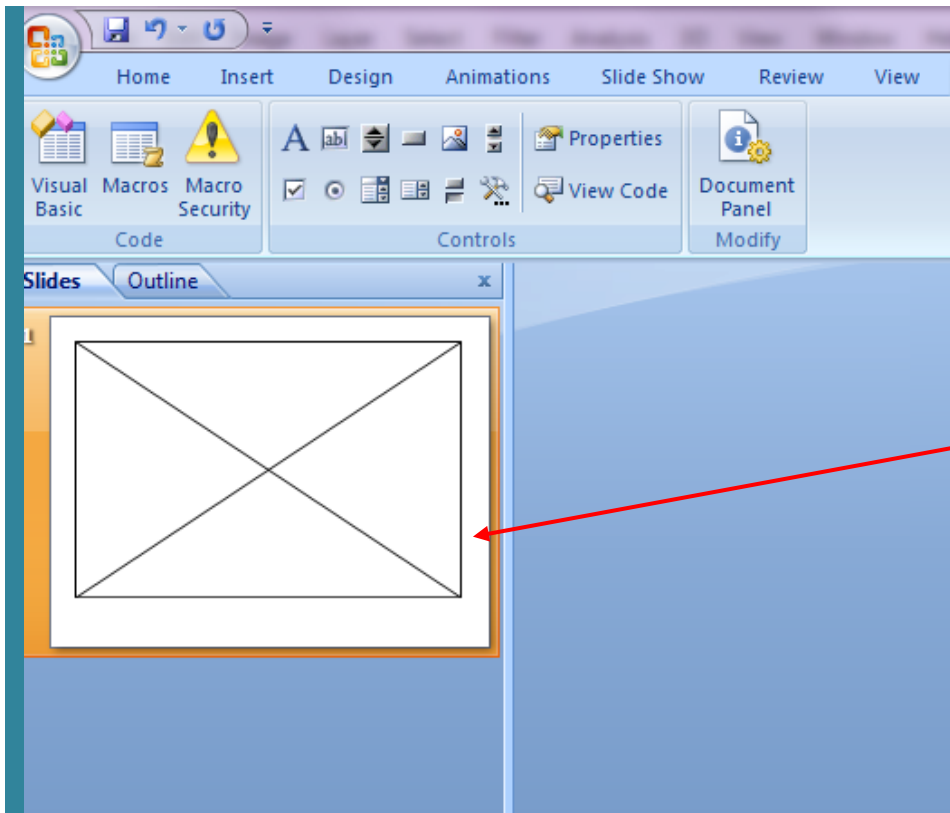

You will see the Developer tab in the Ribbon when you go back to the new slide.

Click on the **Developer Tab**

Click on **"More Controls"**

The **"More Control"** will open a new menu.
Select **Shockwave Flash Object**
and click **OK**

You will see this + symbol that will allow you to draw a rectangle inside the new slide

Draw the Rectangle like the one in the picture.

Click inside the rectangle and choose **Properties**

In the Movie text box, you will need to copy the address from YouTube and paste it here.