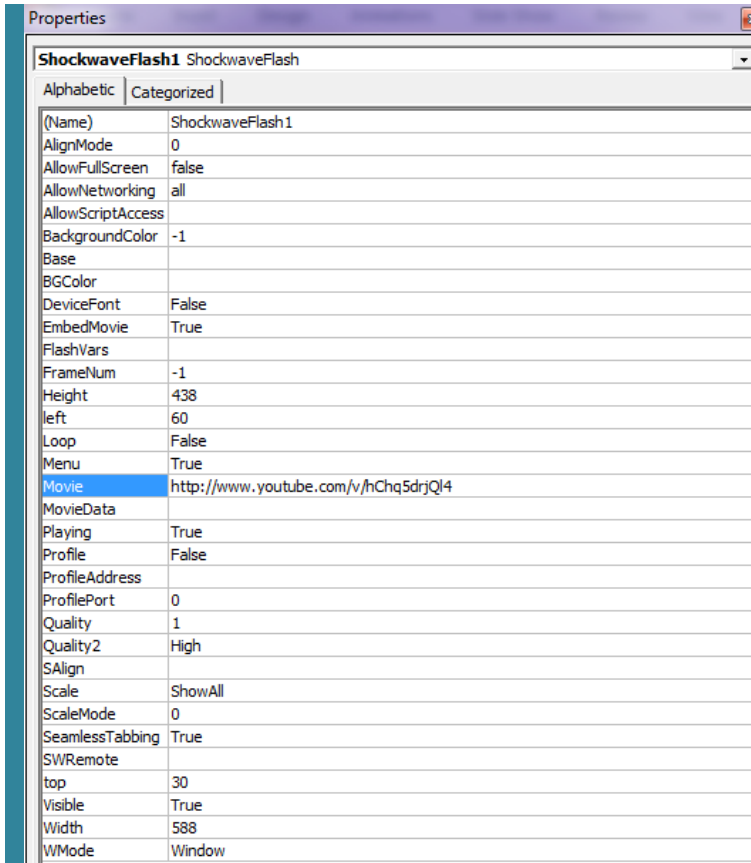

You will see the Developer tab in the Ribbon when you go back to the new slide.

Click on the **Developer Tab**

Click on **"More Controls"**

The **"More Control"** will open a new menu.
Select **Shockwave Flash Object**
and click **OK**

You will see this + symbol that will allow you to draw a rectangle inside the new slide

Draw the Rectangle like the one in the picture.

Click inside the rectangle and choose **Properties**

In the Movie text box, you will need to copy the address from YouTube and paste it here.